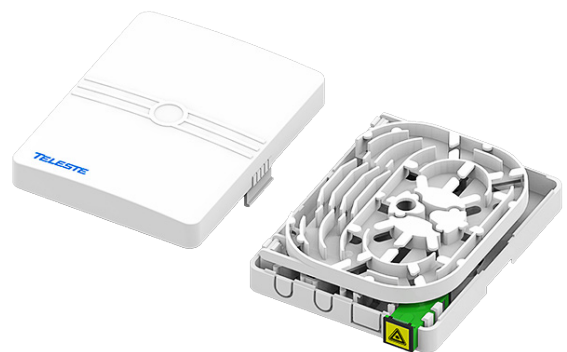

LET US
enlighten
YOUR FIBRE
NETWORKS

FTTH Outlet Series - TEN-FW03, 2F SC/LC

enlighten FTTH Wall Outlet

This Fibre Wall Outlet is designed to accommodate the termination of installation cables to pigtails and provides an interface between the network and the customer device, supporting both SC Simplex and LC Duplex adapters.

Features

- The outlet is suitable for FTTH applications in both Multi-Dwelling Units (MDU) and Single-Family Units (SFU).
- Compact two-parts design (body, including splice tray and cover), suitable for swift and easy wall mount.
- Supports both SC Simplex and LC Duplex adapters.
- Logo or other information can be printed on the cover according to customer requirements.
- Detachable splice tray.