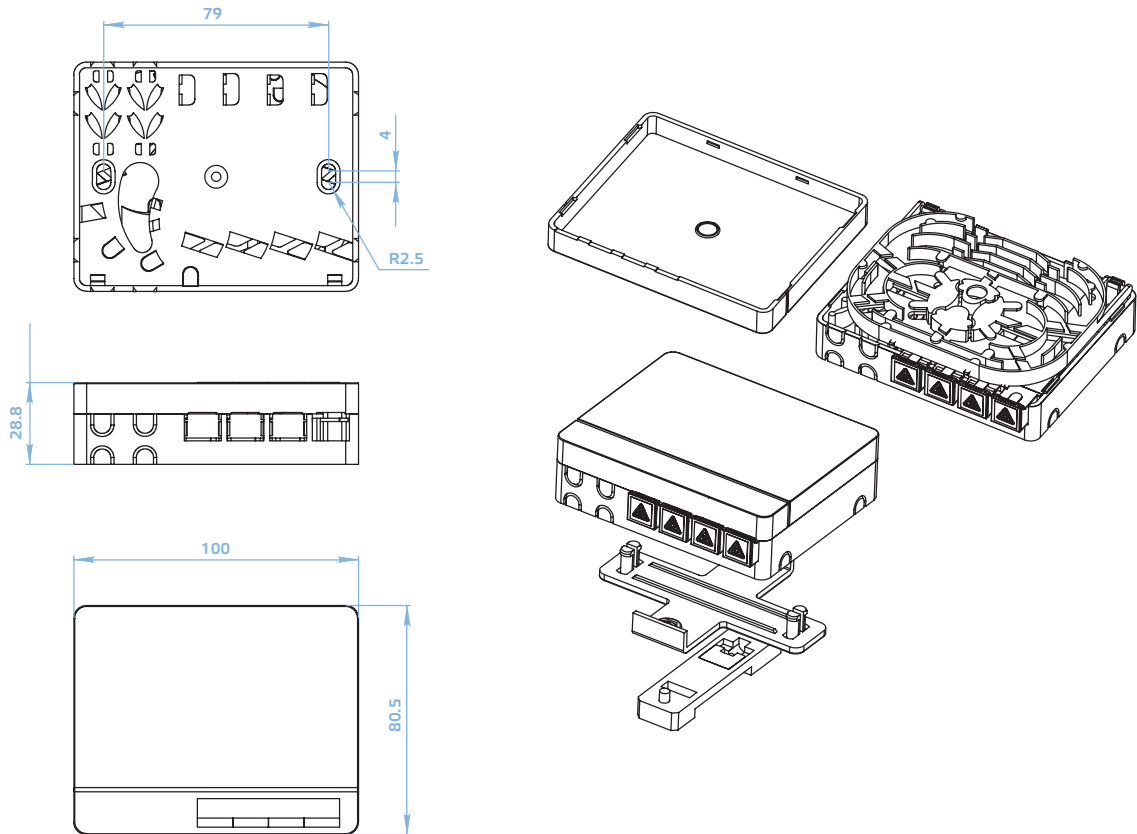

LET US
enlighten
YOUR FIBRE
NETWORKS

Fibre Outlet Series - TEN-FW05, 4F SC/LC

enlighten FTTH Wall Outlet - TEN-FW05

This Fibre Wall Outlet is designed to accommodate the termination of installation cables to pigtails and provide an interface between the network and the customer device, supporting both SC/LC Simplex and Duplex Adaptors.

Features

- The outlet is suitable for FTTH applications in both Multidwelling Units (MDU) and Single-Family Units (SFU).
- Compact two-parts design (body and cover). The design allows for both wall mounting and DIN rail mounting.
- Supports both SC/LC Simplex and Duplex adaptors.
- Accommodates four optical adapters and comes with colour coded optical access ports.
- The outlet is extremely easy to install and comes with a hinged and detachable splice cassette.

TELESTE

enlighten OPTICAL PASSIVES / FTTH OUTLET SERIES

GENERAL			
Dimension (LxWxH)	100 x 80.5 x 28.8 mm	Weight	0.052 kg
Material Outdoor Boxes	PC	Material Indoor Boxes	ABS
Material Options	Flame Retardant and UV light UL grade options are available on request	Supported Adaptors	SC simplex, LC Duplex
Operating Temperature	-40 - +85 °C	Enclosure Classification	IP 20
Colour	White (RAL9010)		

MECHANICAL LAYOUT

ORDERING INFORMATION

P/N	DESCRIPTION
TEN-FW05-0	FTTH Wall Outlet 5 without adapters or pigtails
TEN-FW05-2SCAP	FTTH Wall Outlet 5, including 2 x SC/APC adapters and 2 x pigtails
TEN-FW05-4SCAP	FTTH Wall Outlet 5, including 4 x SC/APC adapters and 4 x pigtails
TEN-FW05-2LCA0	FTTH Wall Outlet 5, including 1 x LC/APC adapter, no pigtail
TEN-FW05-4LCASM	FTTH Wall Outlet 5, including 2 x LC/APC shuttered adapters and 4 x coloured pigtails
TEN-FW05-2SCAP-B	FTTH Wall Outlet 5, including 2 x SC/APC Adapters and 2 x Pigtails and DIN rail bracket