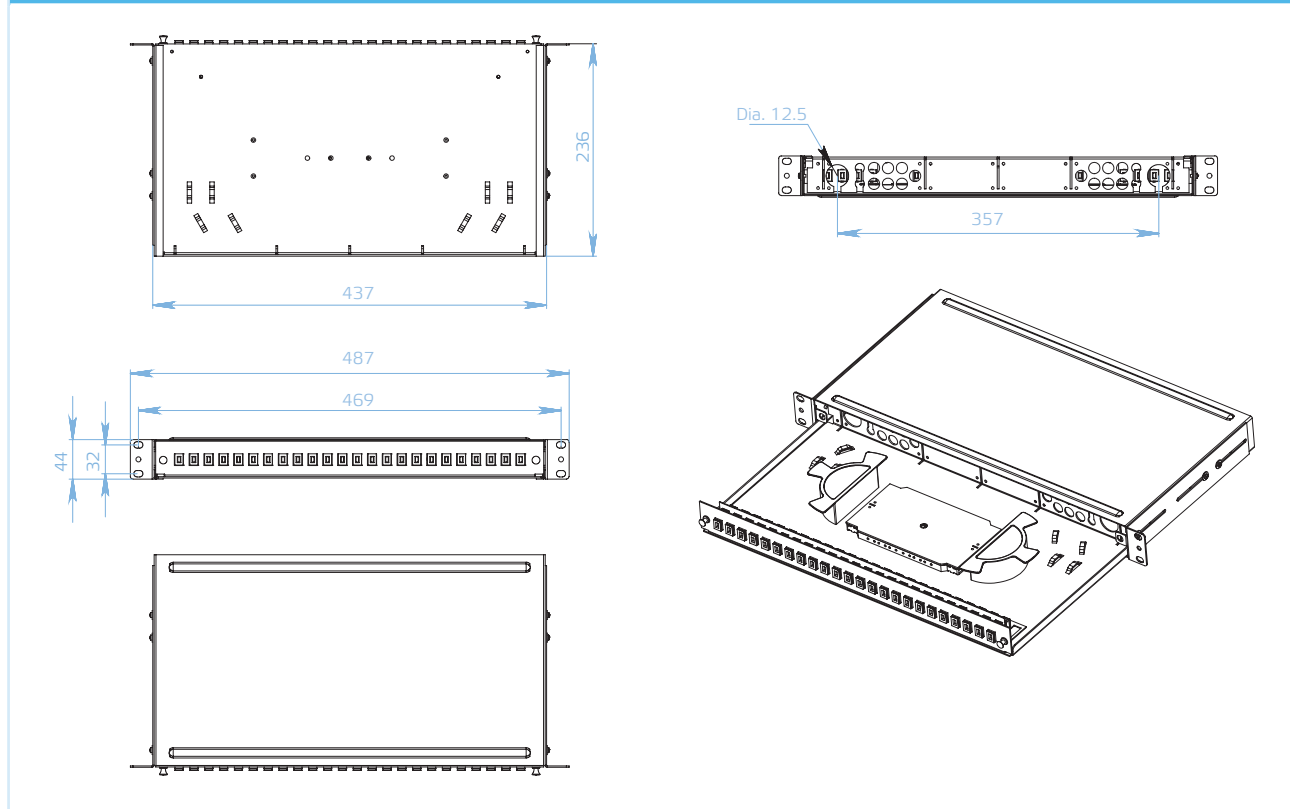

## ENLIGHTEN 1U ODF - Slidable Drawer

Telestes Enlighten Optical Distribution Frames are compact and of high quality providing ease of installation and ultimate design for interconnect or cross-connect applications. TENODF3 features a slidable drawer with a replaceable front panel that fits the most common adaptor models.

### Features

- The drawer is slidable providing optimal access to the splices for repair and maintenance. Even when the shelf is fully patched.
- We supply adaptors and pigtails as options. These are installed and tested in the factory to ensure quality and minimise installation time of products.
- All our adaptors and pigtails are tested to industry standards and undergo quality assurance checks.
- Our frames are lightweight but robust.

## ENLIGHTEN OPTICAL PASSIVES / OPTICAL DISTRIBUTION FRAME SERIES

GENERAL			
Fibre capacity	12 - 96	Cable port	2 + 2
Max. diameter of cable (mm)	22	Tray fibre capacity	12-24
Dimension (LxDxH)	487 × 236 × 44 mm	Colour	Black (RAL9004) or White (RAL9010)
Material	Cold rolled steel	Weight	3.35 kg
Type of installation	Rack-mount 19"	IP Protection	IP20