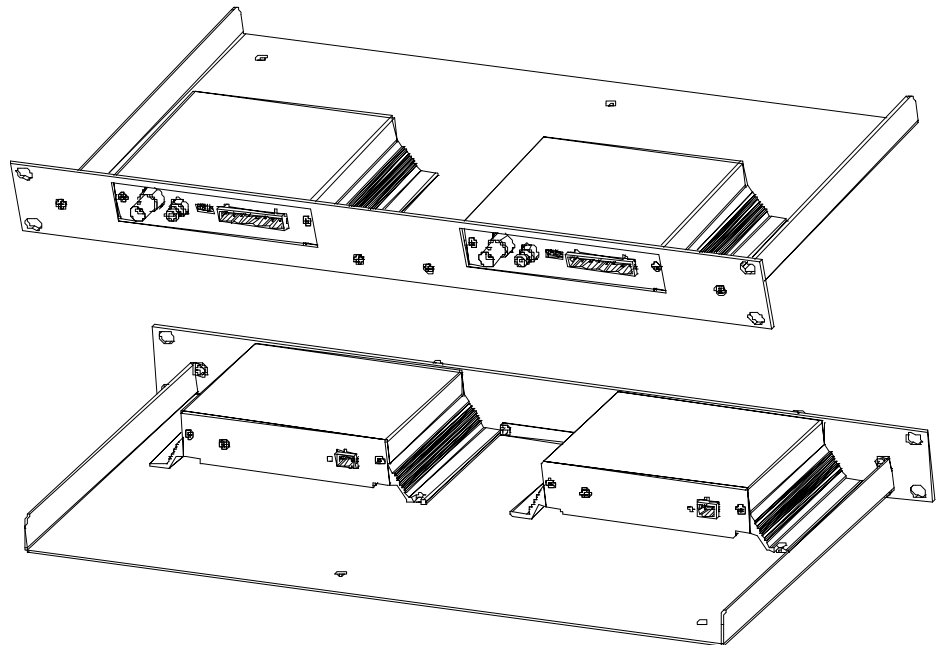

CRA001 RACK ADAPTER

CRA001 is a 19" adapter for two CMA011 module adapters or CMT311 optical transmitters.

General

Size (W*H*D)	483 (19") *44 (1U) *220	mm
Weight	530	g

CRA001 with two CMT311 transmitter units.