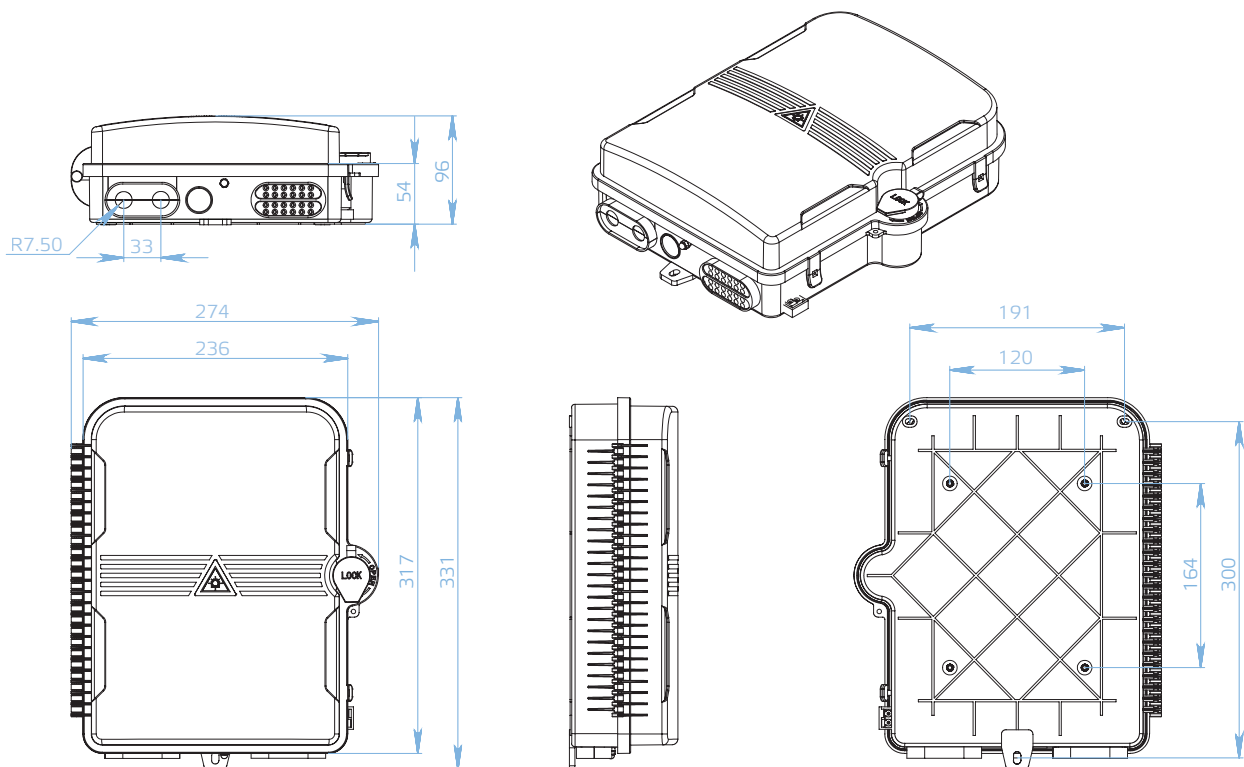

LET US
enlighten
YOUR FIBRE
NETWORKS

Optical Distribution Wall Box Series - TEN-FWB5, 24F Outdoor

enlighten TEN-FWB5 Distribution Box - 24F

Designed for outdoor mounting this wall box allows easy connection between feeder cables and subscriber cables. The wall box is equipped with a splice tray and lock for secure fixing of box lid.

Features

- Easy to install and maintain
- Separate tray for ease of splice connections
- Lockable lid to avoid unauthorized access
- High quality plastics
- Multifunctional tray that can accommodate a mini-splitter

TELESTE

enlighten OPTICAL PASSIVES / OPTICAL DISTRIBUTION WALL BOX SERIES

GENERAL			
Max. Input Cable Diameter	14.50 mm	Max. Output Cable Diameter	3 - 6 mm
Splitter	Hosts up to 2 x 1:32 splitters	No. of Adapters	24 SC adapters
Material	PC (for outdoor boxes) ABS FR (for indoor boxes)	Supported Adaptors	SC simplex, LC Duplex
Dimension (LxWxH)	331 × 274 × 96 mm	Weight	1.65 kg
Splice Trays	Features crossover points to allow reverse routing of fibres	IP Protection Class	IP 65
UV Protection	UL746C grade F1 (for outdoor boxes)	Flame Retardant	UL94 level V0 (for indoor and outdoor boxes)
Operating Temperature	-40 - +80 °C	Colour	White (RAL9010)
Type of Installation	Wall-mount and Pole-mount		

MECHANICAL LAYOUT

ORDERING INFORMATION

P/N	DESCRIPTION
TEN-FWB5-0	FTTH wall box 5 without adaptors or pigtails
TEN-FWB5-24SCA0	FTTH wall box 5 with 24 x SC/APC adaptors and no pigtails
TEN-FWB5-24SCAP	FTTH wall box 5 with 24 x SC/APC adaptors and 24 x pigtails
TEN-FWB5-24LCA0	FTTH wall box 5 with 24 x LC/APC adaptors and no pigtails
TEN-FWB5-24LCPAP	FTTH wall box 5 with 24 x LC/APC adaptors and 48 x pigtails