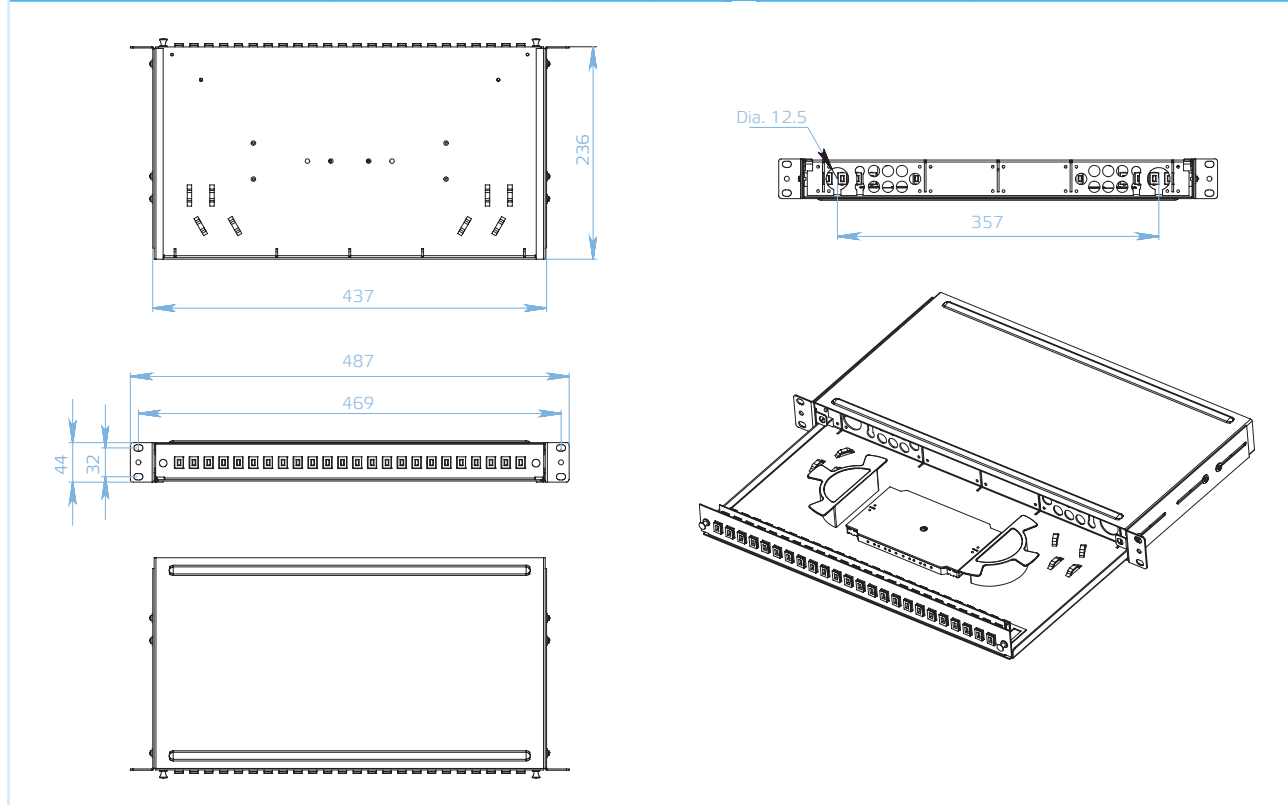

TELESTE

enlighten OPTICAL PASSIVES / OPTICAL DISTRIBUTION FRAME SERIES

GENERAL			
Fibre Capacity	12 - 96	Cable Ports	2 + 2
Max. Diameter of Cable (mm)	22	Splice Tray Fibre Capacity	12-24
Dimension (LxDxH)	487 × 236 × 44 mm	Colour	Black (RAL9004) or White (RAL9010)
Material	Cold rolled steel	Weight	3.35 kg
Type of Installation	Rack-mount 19"	IP Protection	IP20

ORDERING INFORMATION	
TEN-ODF3-24SC0-SB	19" 1U slidable ODF 24 ports SC without adaptors, black, installation kit included.
TEN-ODF3-24SC0-SW	19" 1U slidable ODF 24 ports SC without adaptors, white, installation kit included.
TEN-ODF3-24SCA0-SB	19" 1U slidable ODF 24 ports with 24 pcs SC/APC simplex adaptors, black, installation kit included.
TEN-ODF3-24SCA0-SW	19" 1U slidable ODF 24 ports with 24 pcs SC/APC simplex adaptors, white, installation kit included.
TEN-ODF3-24SCAP-SB	19" 1U slidable ODF 24 ports with 24 pcs SC/APC adaptors and pigtails, black, installation kit included.
TEN-ODF3-24SCAP-SW	19" 1U slidable ODF 24 ports with 24 pcs SC/APC adaptors and pigtails, white, installation kit included.
TEN-ODF3-24LC0-SB	19" 1U slidable ODF 24 ports LC without adaptors, black, installation kit included.
TEN-ODF3-24LC0-SW	19" 1U slidable ODF 24 ports LC without adaptors, white, installation kit included.
TEN-ODF3-24LCA0-SB	19" 1U slidable ODF 24 ports with 24 pcs LC/APC simplex adaptors, black, installation kit included.
TEN-ODF3-24LCA0-SW	19" 1U slidable ODF 24 ports with 24 pcs LC/APC simplex adaptors, white, installation kit included.
TEN-ODF3-24LCAP-SB	19" 1U slidable ODF 24 ports with 24 pcs LC/APC adaptors and pigtails, black, installation kit included.
TEN-ODF3-24LCAP-SW	19" 1U slidable ODF 24 ports with 24 pcs LC/APC adaptors and pigtails, white, installation kit included.