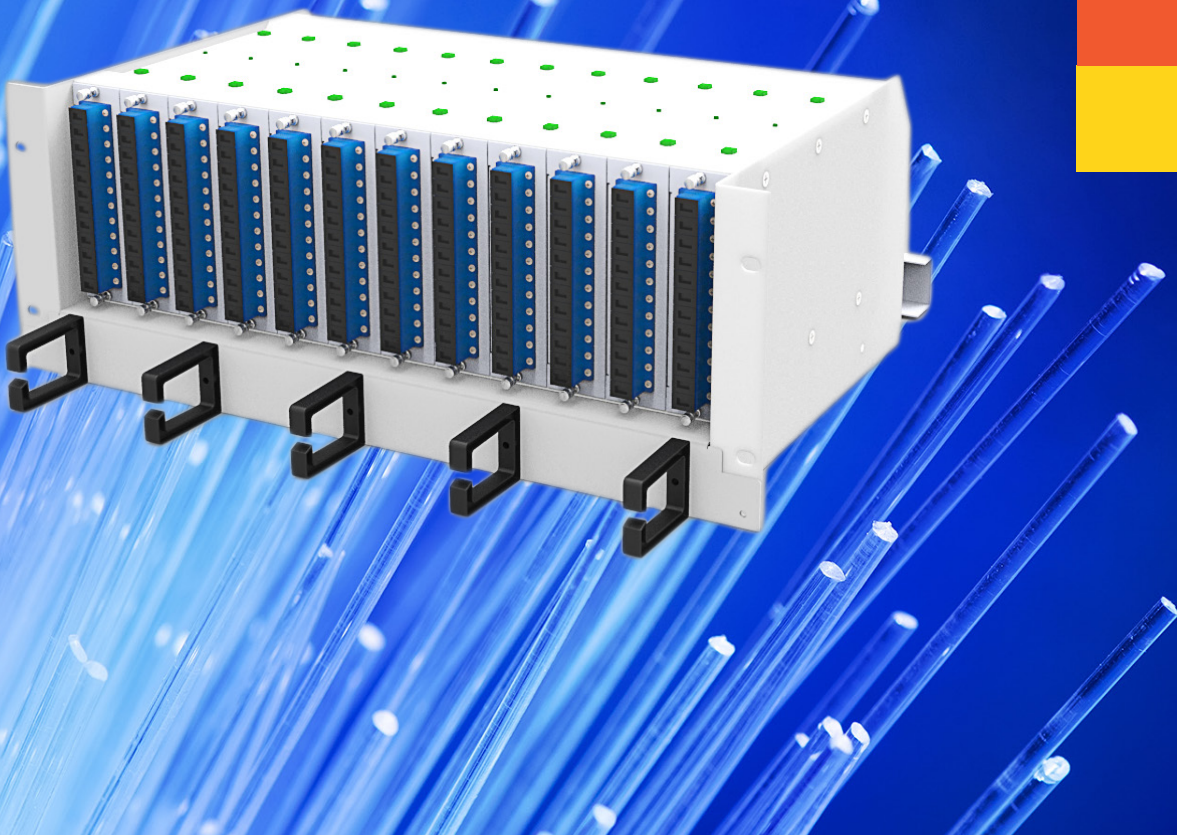

LET US
enlighten
YOUR FIBRE
NETWORKS

Optical Distribution Frame Series - TEN-ODF5 - 3U Chassis + 1U Drawer

enlighten 4U ODF - Slidable Drawer

Telestes Optical Distribution Frames are compact and of high quality providing ease of installation and ultimate design for interconnect or cross-connect applications. TEN-ODF5 is a high density system designed specifically for headends and data centres where material and component quality are paramount.

Features

- High density system equipped with 12 module slots
- Optimal design for headends and data centres
- Various splice/adaptor modules available
- The system is designed with a 1U drawer that conveniently stores/organises over-length cabling

TELESTE

enlighten OPTICAL PASSIVES / OPTICAL DISTRIBUTION FRAME SERIES

GENERAL			
Fibre Capacity	12 - 288	Splice Tray Fibre Capacity	6 - 12
Dimension (LxDxH)	483 x 340 x178 mm	Colour	White (RAL9010)
Material	Cold rolled steel	Weight	8.0 kg
Type of Installation	Rack-mount 19"	IP Protection	IP20

ORDERING INFORMATION

CHASSIS:

TEN-ODF5-12FR-MW	19" 4U frame to hold 12 slide-in modules, white.
------------------	--

MODULES:

TEN-ODF5-12SCAP-MW	19" 1 module ODF 12 ports with 12 SC/APC adapters and pigtails, white
TEN-ODF5-12LCAP-MW	19" 1 module ODF 12 ports with 12 LC/APC adapters and pigtails, white
TEN-ODF5-12SCUP-MW	19" 1 module ODF 12 ports with 12 SC/UPC adapters and pigtails, white
TEN-ODF5-12LCUP-MW	19" 1 module ODF 12 ports with 12 LC/UPC adapters and pigtails, white