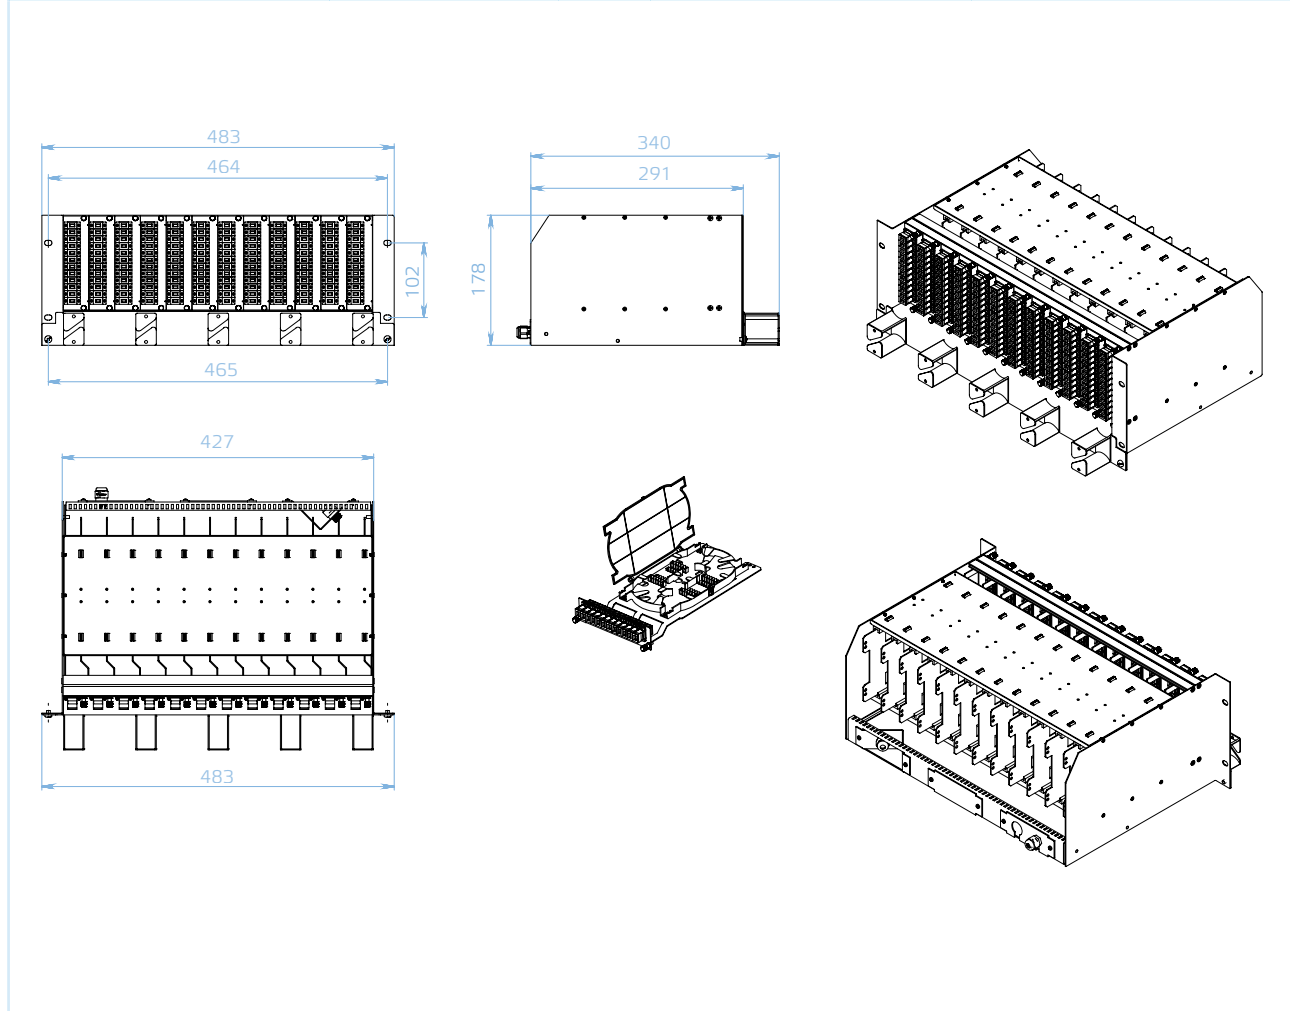

LET US
enlighten
YOUR FIBRE
NETWORKS

Optical Distribution Frame Series - TEN-ODF5 - 3U Chassis + 1U Drawer

enlighten 4U ODF - Slidable Drawer

Telestes Optical Distribution Frames are compact and of high quality providing ease of installation and ultimate design for interconnect or cross-connect applications. TEN-ODF5 is a high density system designed specifically for headends and data centres where material and component quality are paramount.

Features

- High density system equipped with 12 module slots
- Optimal design for headends and data centres
- Various splice/adaptor modules available
- The system is designed with a 1U drawer that conveniently stores/organises over-length cabling

TELESTE

enlighten OPTICAL PASSIVES / OPTICAL DISTRIBUTION FRAME SERIES

GENERAL			
Fibre Capacity	12 - 288	Splice Tray Fibre Capacity	6 - 12
Dimension (LxDxH)	483 x 340 x178 mm	Colour	White (RAL9010)
Material	Cold rolled steel	Weight	8.0 kg
Type of Installation	Rack-mount 19"	IP Protection	IP20

ORDERING INFORMATION

CHASSIS:

TEN-ODF5-12FR-MW	19" 4U frame to hold 12 slide-in modules, white.
------------------	--

MODULES:

TEN-ODF5-12SCAP-MW	19" 1 module ODF 12 ports with 12 SC/APC adapters and pigtails, white
TEN-ODF5-12LCAP-MW	19" 1 module ODF 12 ports with 12 LC/APC adapters and pigtails, white
TEN-ODF5-12SCUP-MW	19" 1 module ODF 12 ports with 12 SC/UPC adapters and pigtails, white
TEN-ODF5-12LCUP-MW	19" 1 module ODF 12 ports with 12 LC/UPC adapters and pigtails, white