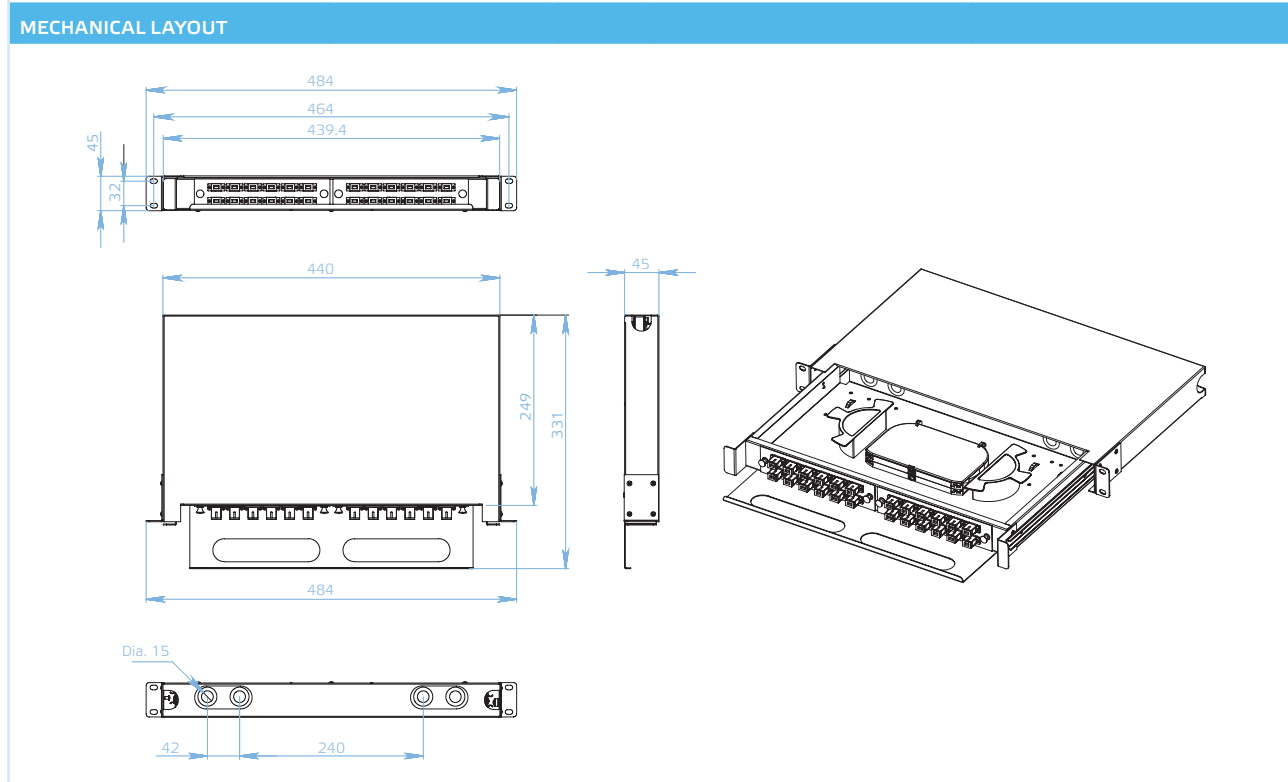

# enlighten 1U ODF - Slidable Drawer

Telestes Optical Distribution Frames are compact and of high quality providing ease of installation and ultimate design for interconnect or cross-connect applications. TEN-ODF2 features a metal rail-slidable drawer with a replaceable front panel that fits the most common adaptor models.

## Features

- The drawer is slidable providing optimal access to the splices for repair and maintenance. Even when the shelf is fully patched.
- We supply adaptors and pigtails as options. These are installed and tested in the factory to ensure quality and minimise installation time of products.
- All our adaptors and pigtails are tested to industry standards and undergo quality assurance checks.
- Our frames are lightweight but robust.

## enlighten OPTICAL PASSIVES / OPTICAL DISTRIBUTION FRAME SERIES

GENERAL			
<b>Fibre Capacity</b>	12 - 24	<b>Cable Ports</b>	2 + 2
<b>Max. Diameter of Cable (mm)</b>	22	<b>Splice Tray Fibre Capacity</b>	12 - 24
<b>Dimension (LxDxH)</b>	484 × 331 × 45 mm	<b>Colour</b>	Black (RAL9004) or White (RAL9010)
<b>Material</b>	Cold rolled steel	<b>Weight</b>	3.5 kg
<b>Type of Installation</b>	Rack-mount 19"	<b>IP Protection</b>	IP20