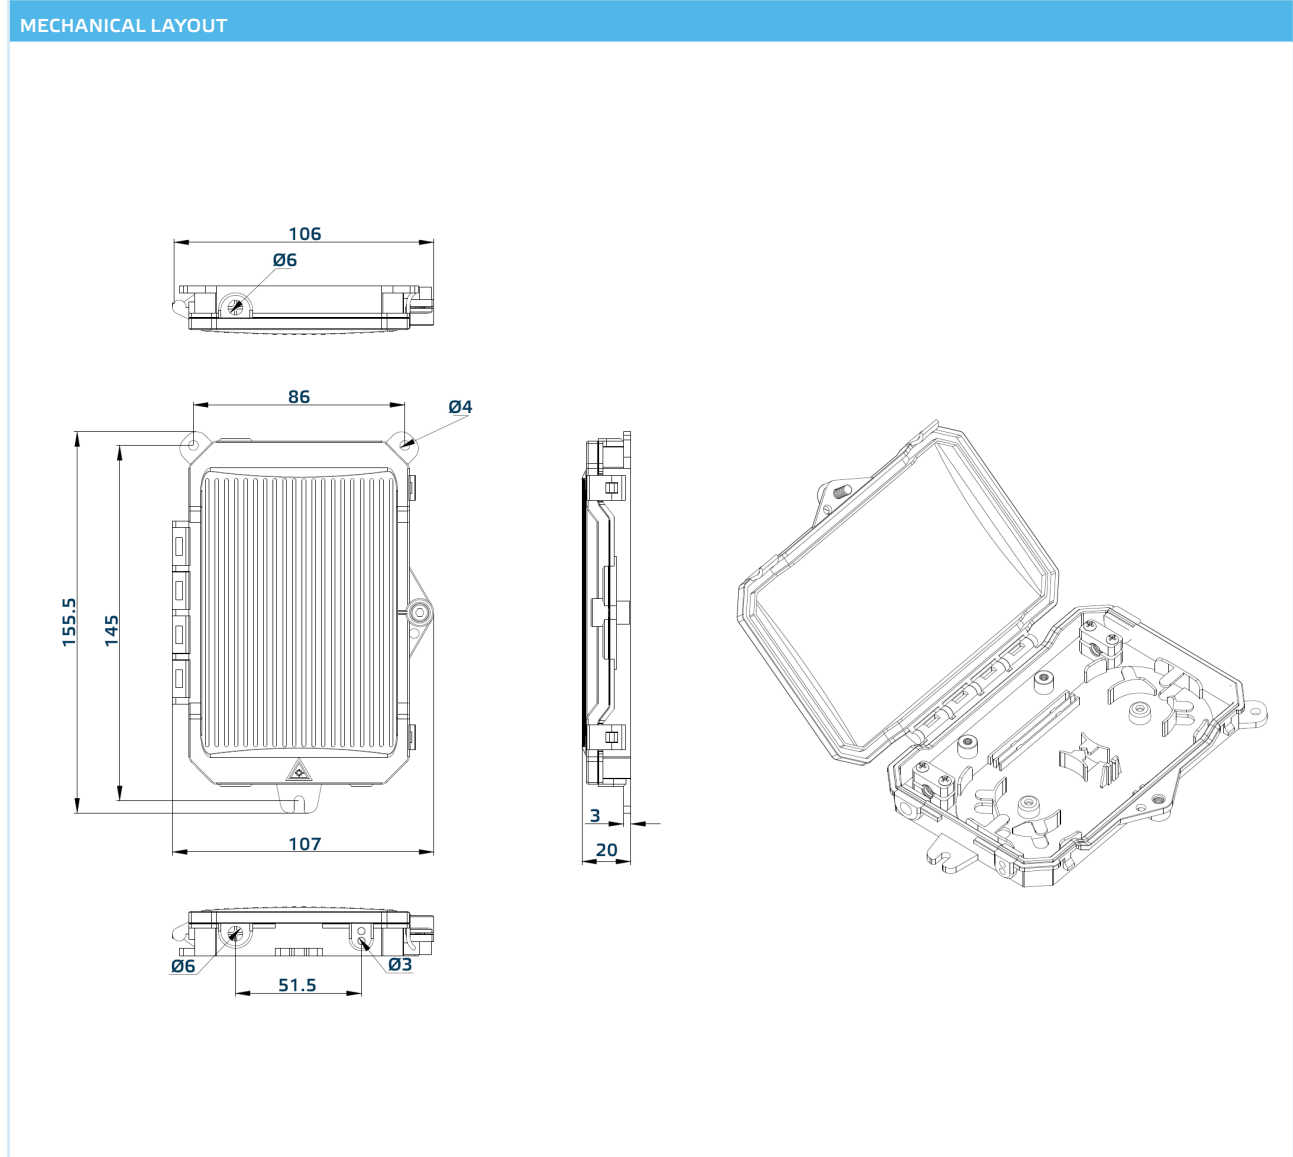

# enlighten FTTH OUTLET - TEN-FWO12E

The TEN-FWO12E is an external version of the TEN-FWO12 FTTH Wall Outlet, which is designed to allow individual fibres to be exited to serve a property via a window cut in a fibre cable. It is designed for outdoor mounting applications, and is IP65 rated and equipped so that the connection of the fibre cables are safe and simple, and the overall installation becomes aesthetically pleasing. SC simplex and LC duplex adapters are supported along with spare fibre management.

## Features

- Suitable for Outdoors mounting, IP65 rated
- Hinged lid with secure catches and optional locking screw
- Supports both SC Simplex and LC Duplex adaptors
- Delivered empty or with adaptor and/or with pigtail(s) in a suitable box

## enlighten OPTICAL PASSIVES / FTTH OUTLET SERIES

GENERAL			
Dimension (LxWxH)	155.5 x 107 x 20 mm	IP Rating	IP65
Material	PC + ABS	Supported Adaptors	SC, LC
Operating Temperature	-40 - +85 °C	Colour	White or Black