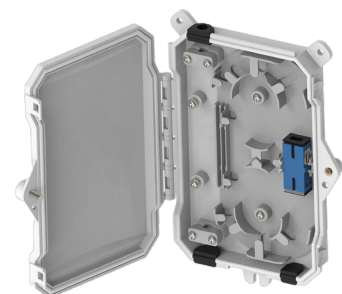

LET US  
enlighten  
YOUR FIBRE  
NETWORKS

Fibre Outlet Series - TEN-FWO12E, 2F SC/LC - Outdoor

# enlighten FTTH OUTLET - TEN-FWO12E

The TEN-FWO12E is an external version of the TEN-FWO12 FTTH Wall Outlet, which is designed to allow individual fibres to be exited to serve a property via a window cut in a fibre cable. It is designed for outdoor mounting applications, and is IP65 rated and equipped so that the connection of the fibre cables are safe and simple, and the overall installation becomes aesthetically pleasing. SC simplex and LC duplex adapters are supported along with spare fibre management.

## Features

- Suitable for Outdoors mounting, IP65 rated
- Hinged lid with secure catches and optional locking screw
- Supports both SC Simplex and LC Duplex adaptors
- Delivered empty or with adaptor and/or with pigtail(s) in a suitable box