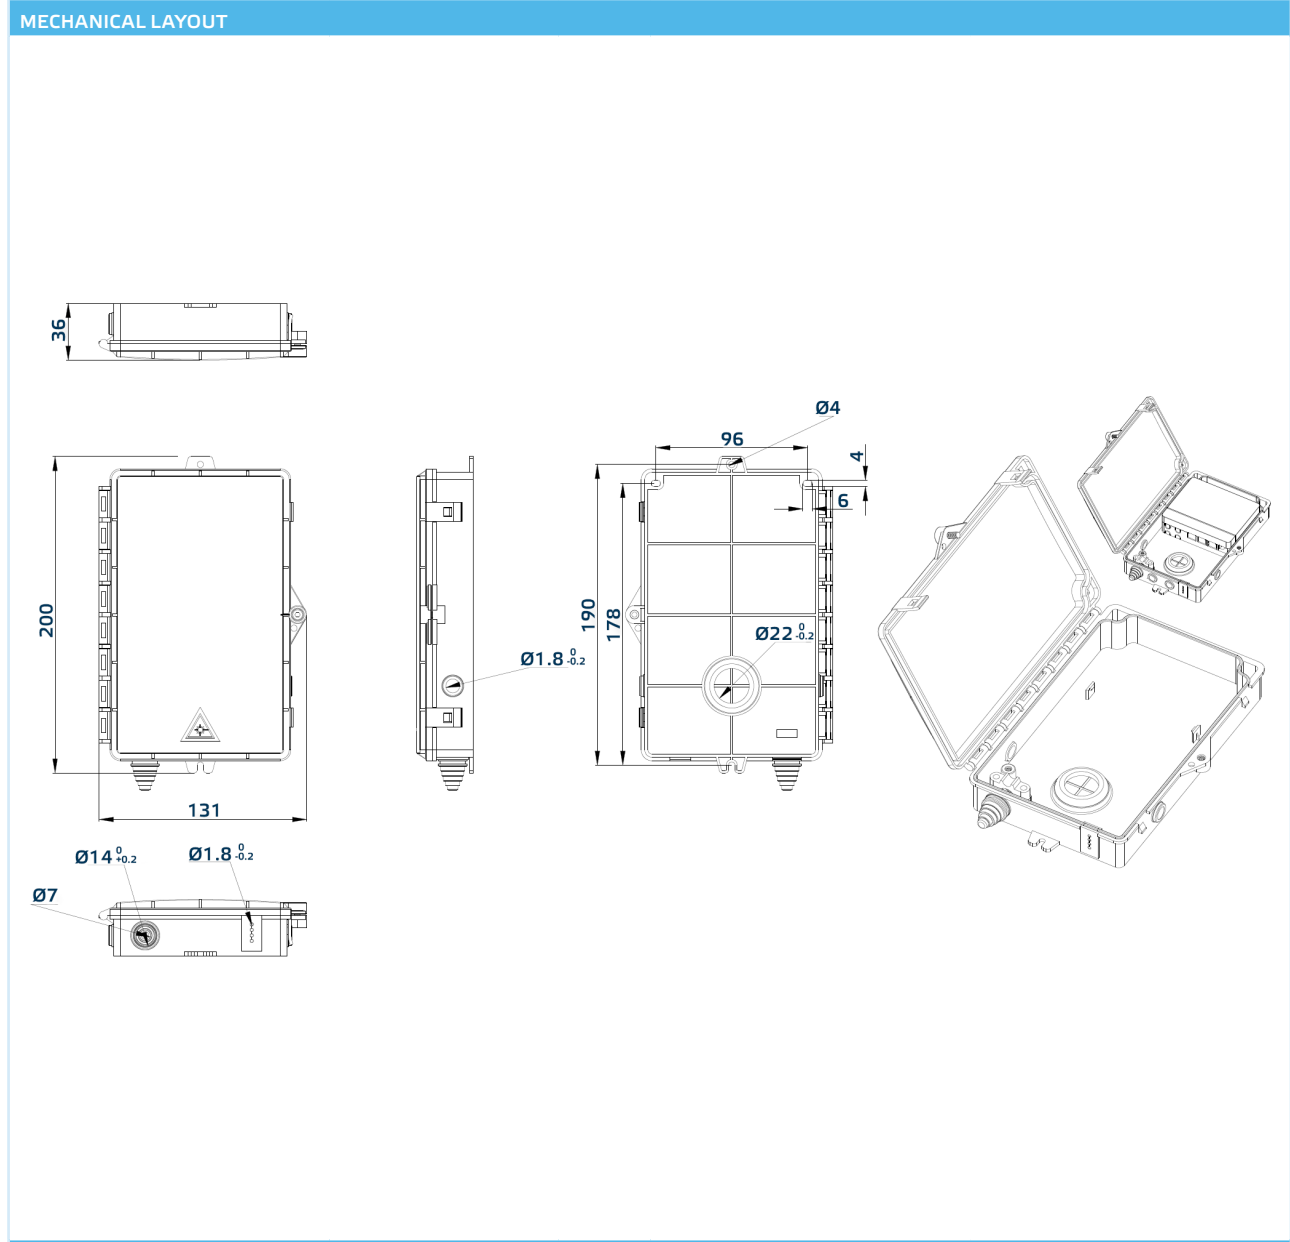

LET US
enlighten
YOUR FIBRE
NETWORKS

Enlighten Outlet Series - TEN-FW08E - Outdoor

enlighten FTTH OUTLET - TEN-FW08E

The TEN-FW08E is an external version of the TEN-FW08 FTTH Wall Outlet, which is designed to protect the Fibre Wall Outlet TEN-FW05. It is designed for outdoor mounting applications, and is IP65 rated and equipped so that the connection of the fibre cables is safe and simple, and the overall installation is aesthetically pleasing. The TEN-FW08E is designed to manage, protect and conceal customer drop cabling and connections. It prevents unwanted access and tampering of the cabling connections.

Features

- Suitable for Outdoors mounting, IP65 rated
- Hinged lid with secure catches and optional locking screw
- Easy to install and use
- Safe and secure fibre cable management

TELESTE

enlighten OPTICAL PASSIVES / FTTH OUTLET SERIES

GENERAL			
Dimension (LxWxH)	208 x 131 x 36 mm	IP Rating	IP65
Material	PC + ABS	Supported Adaptors	SC, LC
Operating Temperature	-40 - +85 °C	Colour	White or Black

ORDERING INFORMATION	
P/N	DESCRIPTION
TEN-FW08E	External version of FTTH Wall Outlet to protect Fibre Wall Outlet TEN-FW05