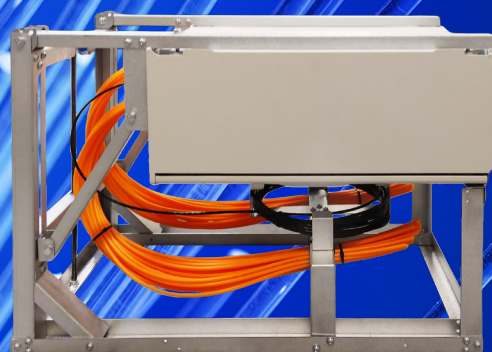

LET US
enlighten
YOUR FIBRE
NETWORKS

Pre-Assembled Network Solutions - Point of Connection Platform

enlighten UPoC – Underground PoC

Teleste tailor made solution for underground placement of Point of Connection Platforms. Designed to fit into existing underground chambers where normal cabinet solutions are not possible or allowed.

Features

- Supports up to 48 customer connection points
- Hosts up to 6 – 1 x 8 Splitters
- Hosts up to 2 Network side and 6 Customer side splice trays
- 48 individual Subscriber micro-ducts management
- Bracket to mount in underground chamber
- Separate cable management bracket for chamber mounting

TELESTE

enlighten POINT OF CONNECTION PLATFORMS / UNDERGROUND PoC

GENERAL			
ENCLOSURE			
Dimension (DxWxH)	248 x 437.54 x 617.4 mm	Rating	IP66, IK10
Material	Polyester	Colour	RAL 7035
MOUNTING FRAME			
Frame	Base Unit	Material	2.0mm Galvanised Steel
	Lifting Unit	Material	1.5mm Stainless Steel
Lifting Mechanism	Screw Thread	Material	19mm Stainless Steel Rod
MECHANICAL LAYOUT			