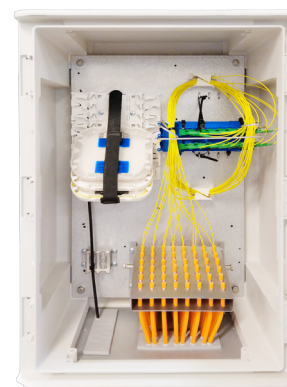

LET US
enlighten
YOUR FIBRE
NETWORKS

Pre-Assembled Network Solutions - Point of Connection Platform

enlighten UPoC – Underground PoC

Teleste tailor made solution for underground placement of Point of Connection Platforms. Designed to fit into existing underground chambers where normal cabinet solutions are not possible or allowed.

Features

- Supports up to 48 customer connection points
- Hosts up to 6 – 1 x 8 Splitters
- Hosts up to 2 Network side and 6 Customer side splice trays
- 48 individual Subscriber micro-ducts management
- Bracket to mount in underground chamber
- Separate cable management bracket for chamber mounting

TELESTE

enlighten POINT OF CONNECTION PLATFORMS / UNDERGROUND PoC

GENERAL			
ENCLOSURE			
Dimension (DxWxH)	248 x 437.54 x 617.4 mm	Rating	IP66, IK10
Material	Polyester	Colour	RAL 7035
MOUNTING FRAME			
Frame	Base Unit	Material	2.0mm Galvanised Steel
	Lifting Unit	Material	1.5mm Stainless Steel
Lifting Mechanism	Screw Thread	Material	19mm Stainless Steel Rod
MECHANICAL LAYOUT			