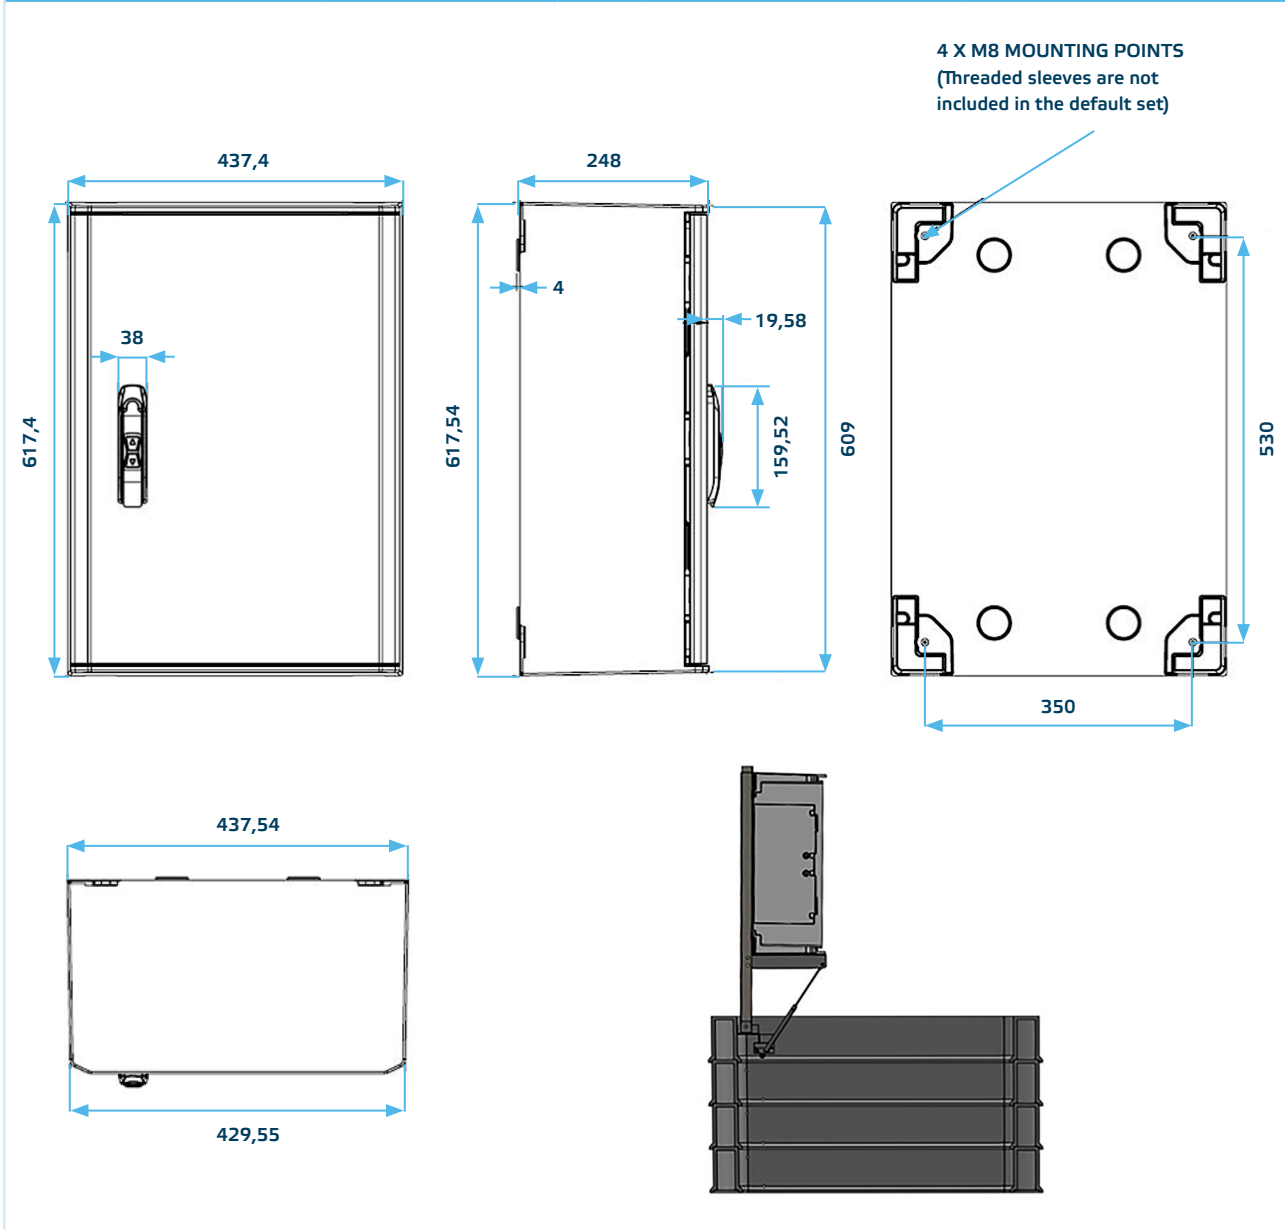

LET US
enlighten
YOUR FIBRE
NETWORKS

Pre-Assembled Network Solutions - Point of Connection Platform

enlighten UPoC – Underground PoC

Teleste tailor made solution for underground placement of Point of Connection Platforms. Designed to fit into existing underground chambers where normal cabinet solutions are not possible or allowed.

Features

- Supports up to 48 customer connection points
- Hosts up to 6 – 1 x 8 Splitters
- Hosts up to 2 Network side and 6 Customer side splice trays
- 48 individual Subscriber micro-ducts management
- Bracket to mount in underground chamber
- Separate cable management bracket for chamber mounting

TELESTE

enlighten POINT OF CONNECTION PLATFORMS / UNDERGROUND PoC

GENERAL			
ENCLOSURE			
Dimension (DxWxH)	248 x 437.54 x 617.4 mm	Rating	IP66, IK10
Material	Polyester	Colour	RAL 7035
MOUNTING FRAME			
Frame	Base Unit	Material	2.0mm Galvanised Steel
	Lifting Unit	Material	1.5mm Stainless Steel
Lifting Mechanism	Screw Thread	Material	19mm Stainless Steel Rod
MECHANICAL LAYOUT			