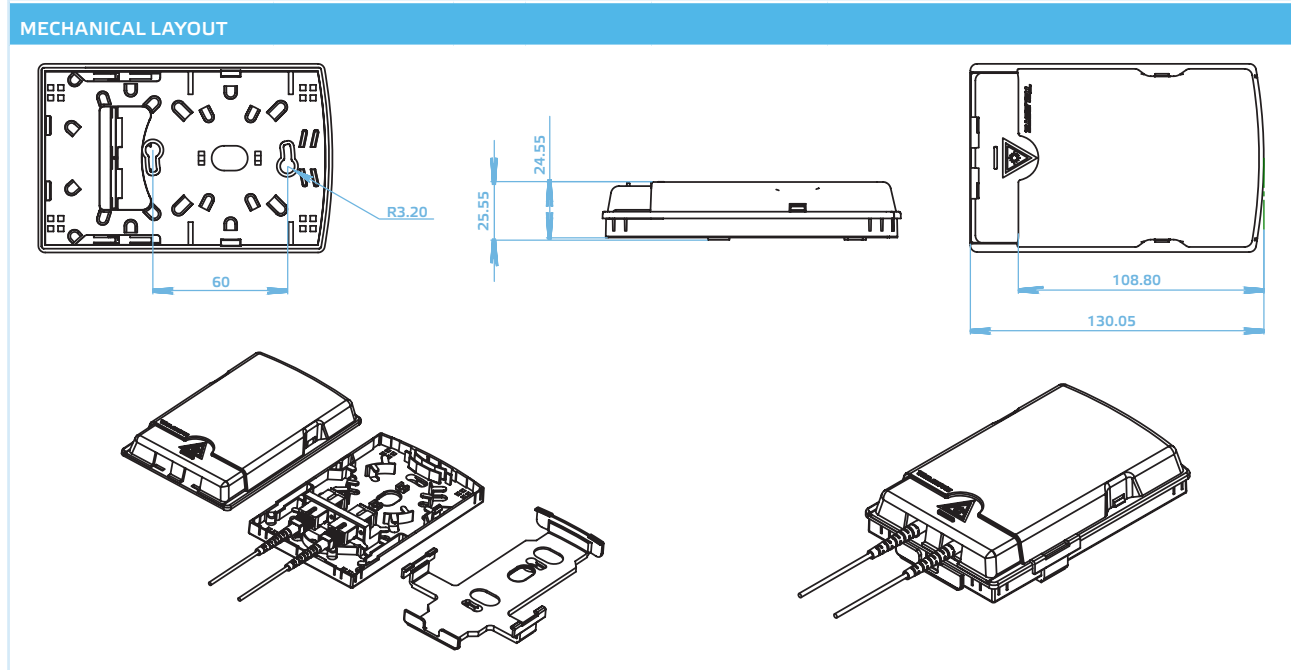

LET US
enlighten
YOUR FIBRE
NETWORKS

Fibre Outlet Series - TEN-FW01, 2F SC/LC

enlighten COMPACT FTTH FIBRE OUTLET

Modern and compact FTTH Fibre Outlet, designed for mounting in customer premises. Equipped with a security mechanism so that patchcords cannot be removed by accident.

Features

- Smart connector protection cover. When the cover is in its outer position, the patchcords cannot be removed.
- Compact design, suitable for swift and easy wall mount.
- Click-on wall frame for fastening the box to the wall available as an option.
- Delivered empty or with adaptor(s) and/or with pigtail(s) in a suitable box.

TELESTE

enlighten OPTICAL PASSIVES / FTTH OUTLET SERIES

GENERAL			
Dimension (LxWxH)	131 x 83 x 24 mm	Weight	0.084 kg
Material	ABS	Supported adaptors	SC, LC
Operating temperature	-40 - +85 °C	Colour	White (RAL9010)

ORDERING INFORMATION

P/N	DESCRIPTION	P/N	DESCRIPTION
TEN-FWO1-1SCUO-K1	Sales KIT 1 for FTTH wall outlet 1 with: Installation bracket 1pce SC/UPC adapter 1pce 0.5m subscriber cable SC/UPC	TEN-FWO1-2SCA0	FTTH Wall Outlet 1 and 2 x SC/APC simplex adaptors. No pigtails
TEN-FWO1-1SCUO-K2	Sales KIT 1 for FTTH wall outlet 1 with: Installation bracket 2pcs SC/UPC adapter 1pce 0.5m subscriber cable SC/UPC	TEN-FWO1-2SCAP	FTTH Wall Outlet 1 and 2 x SC/APC simplex adaptors and 2 x pigtails
TEN-FWO1-1SCAO-K1	Sales KIT 1 for FTTH wall outlet 1 with: Installation bracket 1pce SC/APC adapter 1pce 0.5m subscriber cable SC/APC	TEN-FWO1-2LCA0	FTTH Wall Outlet 1 and 2 x LC/APC duplex adaptors. No pigtails
TEN-FWO1-1SCAO-K2	Sales KIT 1 for FTTH wall outlet 1 with: Installation bracket 2pcs SC/APC adapter 1pce 0.5m subscriber cable SC/APC	TEN-FWO1-2LCAP	FTTH Wall Outlet 1 and 2 x LC/APC duplex adaptors and 4 x pigtails