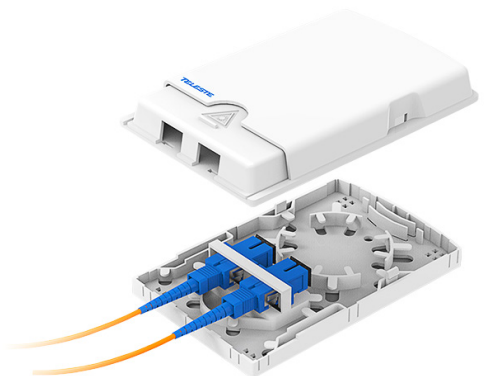

LET US
enlighten
YOUR FIBRE
NETWORKS

Fibre Outlet Series - TEN-FW01, 2F SC/LC

enlighten COMPACT FTTH FIBRE OUTLET

Modern and compact FTTH Fibre Outlet, designed for mounting in customer premises. Equipped with a security mechanism so that patchcords cannot be removed by accident.

Features

- Smart connector protection cover. When the cover is in its outer position, the patchcords cannot be removed.
- Compact design, suitable for swift and easy wall mount.
- Click-on wall frame for fastening the box to the wall available as an option.
- Delivered empty or with adaptor(s) and/or with pigtail(s) in a suitable box.

TELESTE

enlighten OPTICAL PASSIVES / FTTH OUTLET SERIES

GENERAL			
Dimension (LxWxH)	131 x 83 x 24 mm	Weight	0.084 kg
Material	ABS	Supported adaptors	SC, LC
Operating temperature	-40 - +85 °C	Colour	White (RAL9010)

ORDERING INFORMATION

P/N	DESCRIPTION	P/N	DESCRIPTION
TEN-FWO1-1SCUO-K1	Sales KIT 1 for FTTH wall outlet 1 with: Installation bracket 1pce SC/UPC adapter 1pce 0.5m subscriber cable SC/UPC	TEN-FWO1-2SCA0	FTTH Wall Outlet 1 and 2 x SC/APC simplex adaptors. No pigtails
TEN-FWO1-1SCUO-K2	Sales KIT 1 for FTTH wall outlet 1 with: Installation bracket 2pcs SC/UPC adapter 1pce 0.5m subscriber cable SC/UPC	TEN-FWO1-2SCAP	FTTH Wall Outlet 1 and 2 x SC/APC simplex adaptors and 2 x pigtails
TEN-FWO1-1SCAO-K1	Sales KIT 1 for FTTH wall outlet 1 with: Installation bracket 1pce SC/APC adapter 1pce 0.5m subscriber cable SC/APC	TEN-FWO1-2LCA0	FTTH Wall Outlet 1 and 2 x LC/APC duplex adaptors. No pigtails
TEN-FWO1-1SCAO-K2	Sales KIT 1 for FTTH wall outlet 1 with: Installation bracket 2pcs SC/APC adapter 1pce 0.5m subscriber cable SC/APC	TEN-FWO1-2LCAP	FTTH Wall Outlet 1 and 2 x LC/APC duplex adaptors and 4 x pigtails