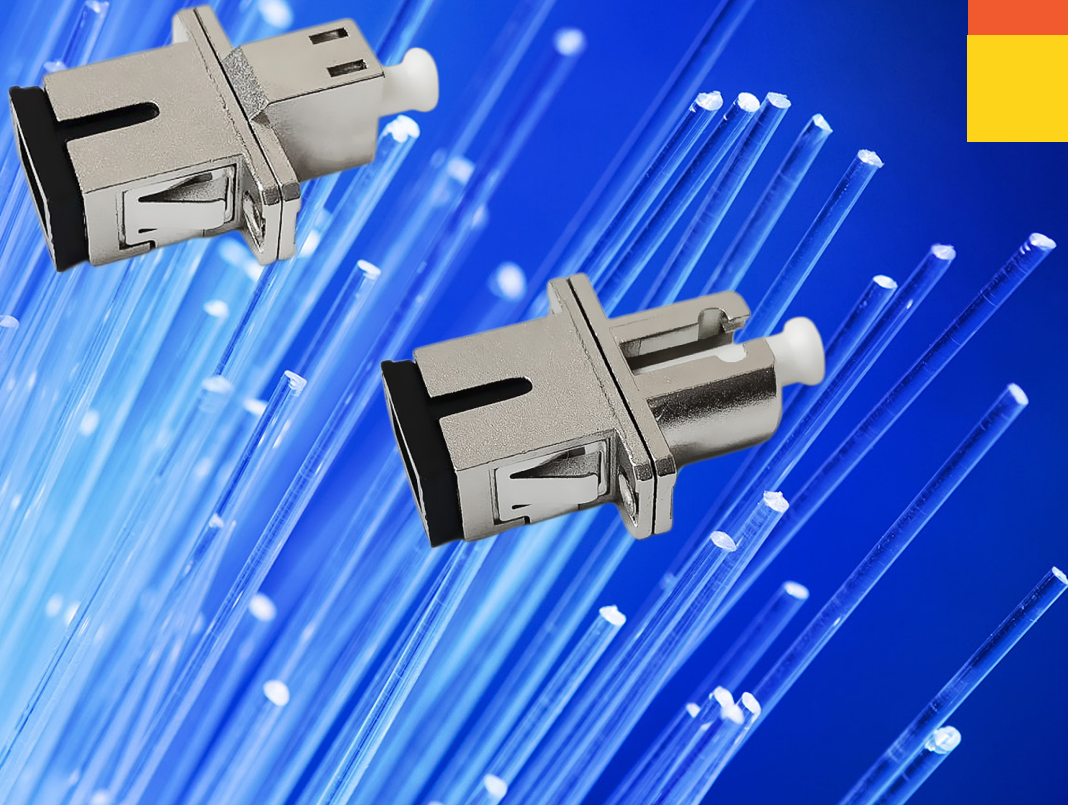

LET US
enlighten
YOUR FIBRE
NETWORKS

Adapter Series - TEN-A13SxMB - SC/APC LC/APC - Square metal, Round metal

enlighten OPTICAL CONVERSION ADAPTERS

For situations where two optical connectors of different types need to be connected, we have available adapters for this purpose. They are suitable for mounting in wall outlets using their flange fixings.

Features

- SC/APC to LC/APC conversion
- Supports UPC versions of SC and LC connectors also
- SC - LC square metal and round metal models available
- High precision ceramic sleeve
- Low insertion loss
- Excellent installation density
- Highly reliable products that are temperature stabilised and having excellent precision alignment
- Widely used in FTTx and CATV applications