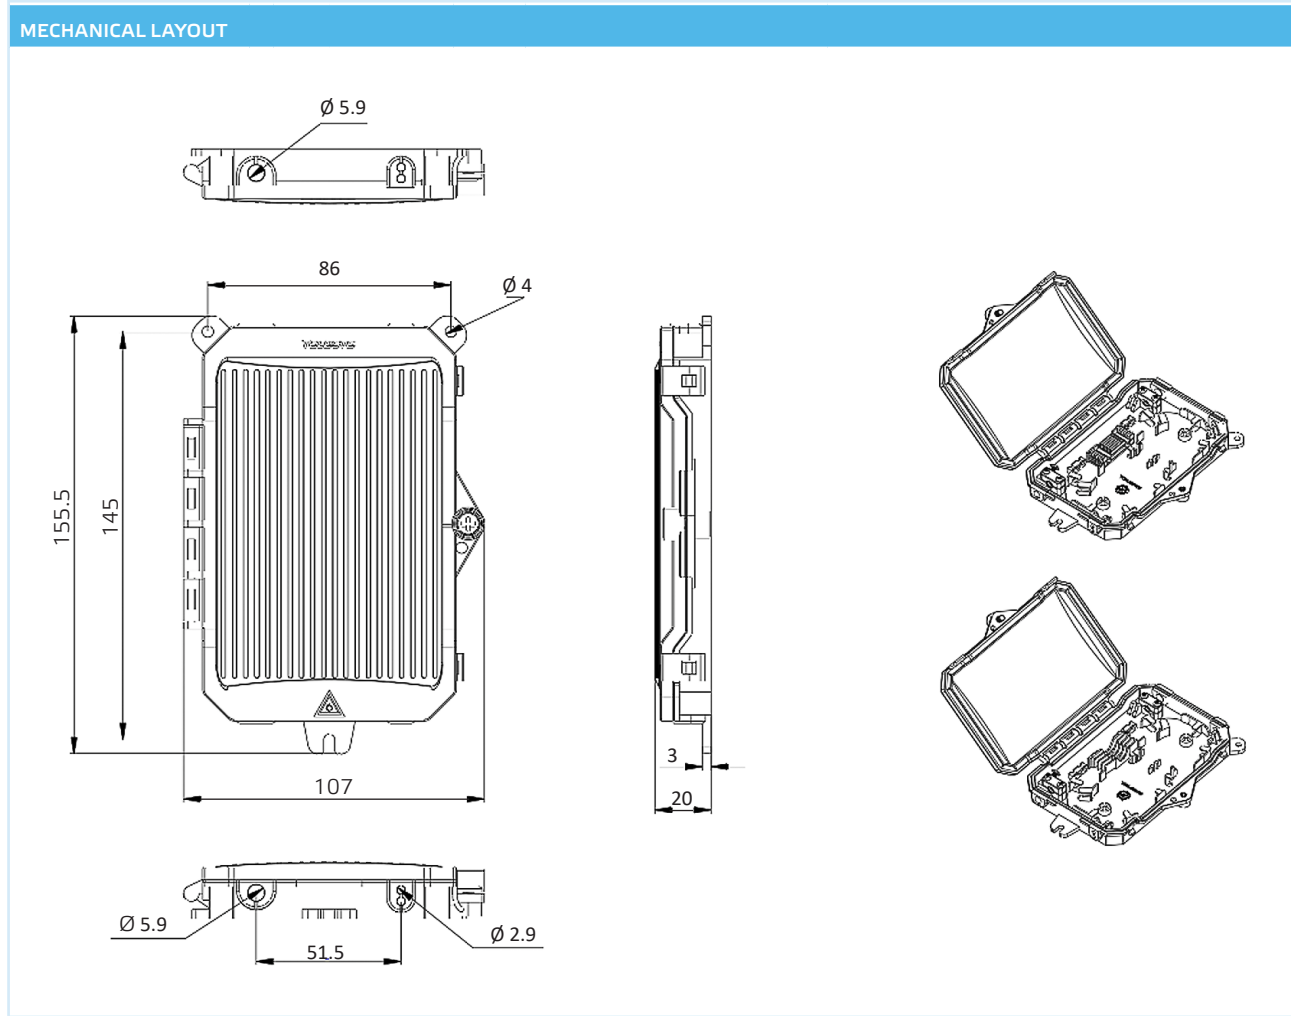

# enlighten FTTH OUTLET - TEN-FW012E

The TEN-FW012E is an external version of the TEN-FW012 FTTH Wall Outlet, which is designed to allow individual fibres to be exited to serve a property via a window cut in a fibre cable. It is designed for outdoor mounting applications, and is IP66 rated and equipped so that the connection of the fibre cables are safe and simple, and the overall installation becomes aesthetically pleasing. SC simplex and LC duplex adapters are supported along with spare fibre management.

## Features

- Suitable for Outdoors mounting, IP66 rated
- Hinged lid with secure catches and optional locking screw
- Supports 2 x SC Simplex and LC Duplex adaptors
- Supports 12 splices with either fusion or crimp protectors
- Supports up to 7 mm pass through cable with strain relief management
- Supports up to 4 customer drops from 2 cable entry ports

## enlighten FTTx PASSIVES / FTTH OUTLET SERIES

GENERAL			
Dimension (LxWxH)	155.5 x 107 x 20 mm	IP Rating	IP66
Material	PC + ABS	Supported Adaptors	SC, LC
Operating Temperature	-40 - +85 °C	Colour	White or Black