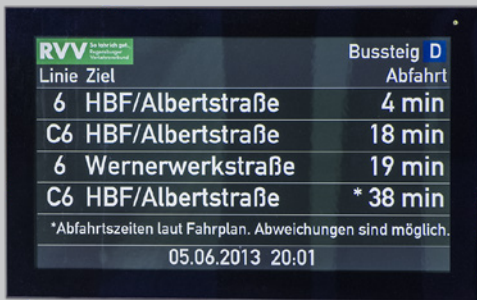

Highly protected housing against external impacts

Our IK08-protected (optional IK10) outdoor TFT LCD displays are designed to be safely placed in public places where displays might be exposed to external impacts.

Robust construction with aluminium housing, together with laminated front glass, protects the displays from all external impacts.

We are able to provide many smart and safe features decreasing vandalism with integrated shock sensor and surveillance camera in displays as well.

Low cost of ownership

Teleste's outdoor TFT LCD displays are designed for a long lifetime of over 10 years. Only industrial high quality components are used to ensure long-lasting service-free operation of the device. The energy-efficient and service-free backlight system is based on either ELED or DLED technology. The intelligent diagnostic unit of the display reports the operating status of the display in real time, and the information can be used for preventive maintenance. Our service-free thermal management solutions with no replaceable air filters provide additional life-cycle savings. The front access of the display ensures easy service.