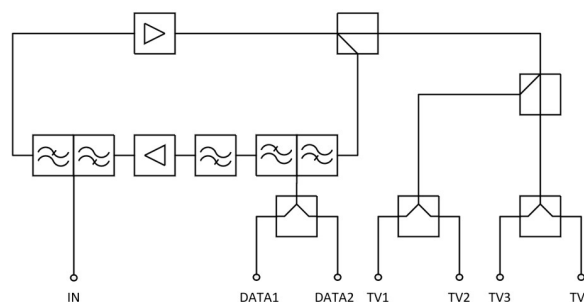

3GVR-AR - 1218-85/204 MHz
6-outputs, 2 Data, 4 TV ports

HOME AMPLIFIERS

3GVR-AR

The 3GVR-AR platform is a 1.2 GHz DOCSIS® 3.1 amplifier with 6 Ports. The products come equipped with 2 bidirectional DATA ports and 4 unidirectional TV ports. The 3GVR-AR085 has an 85 MHz, and the 3GVR-AR204 a 204 MHz upstream path. The amplifier comes with a highly efficient power supply designed for eco-friendly operation, saving energy without compromising performance, capacity, or stability.

HOME AMPLIFIER / 3GVR-AR

TECHNICAL SPECIFICATIONS ⁽¹⁾			
Downstream signal path		Upstream signal path	
Frequency range	105/258...1218 MHz	Frequency range	15...85/204 MHz
Gain		Gain	
DATA1	2 dB	DATA1	1 dB
DATA2	2 dB	DATA2	1 dB
TV0	0 dB		
TV1	4 dB		
Return loss	18 dB	Return loss	18 dB
Noise figure	≤ 6.5 dB	Noise figure	≤ 15 dB
Isolation	25...30 dB	Ingress suppression	30 dB
U_{max}	84-88 dBμV		
GENERAL SPECIFICATIONS ⁽¹⁾			
Connectors	F female, moulded	Dimensions	22 × 9.5 × 4 cm (w × h × d)
Supply voltage	220...240 VAC	Operating temperature	-5...+40 °C
Power consumption	4 W	ESD	4 kV
Surge	1 kV		
NOTES			
(1) Typical values, please contact a Teleste representative for further information.			
ORDERING INFORMATION			
3GVR-AR085	Home amplifier, 15...1218 MHz, with 85 MHz upstream path. F termination on both DATA ports and customer specific logo.		
3GVR-AR204	Same as above, but with 204 MHz upstream path.		
INSIGHTS			
 NO NEED FOR ALIGNMENT...		 LOGISTICS...	
<p>Everyone demands ease of installation. That's why our Home Amplifiers require no alignment or adjustments — just power them on.</p>		<p>Home Amplifiers are delivered in high volumes, and fast deliveries are essential. Teleste's logistics services are tailored and aligned with each customer's requirements.</p>	