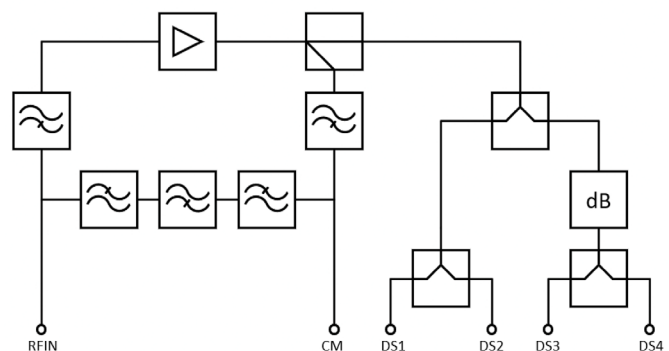

# 3NIU-2420-PR085

The 3NIU-2420-PR085 is a 5-output Home Amplifier featuring four unidirectional TV ports and one bidirectional DATA port, designed for systems with a 15–85 MHz upstream and 105–1218 MHz downstream band split. The device surpasses Class A screening efficiency while also providing high robustness, effectively protected against ESD and surge pulses.

### 3NIU-2420-PR085 features:

- Frequency range up to 1218 MHz
- DOCSIS® 3.1 compatible amplifier
- 1 bidirectional DATA port
- 4 unidirectional TV ports
- 15 MHz Ingress Filter on the DATA port
- Passive Upstream
- Lightning protection
- LTE proof
- Outer plastic cover to secure against electrical contacts

## HOME AMPLIFIER / 3NIU-2420-PR085

TECHNICAL SPECIFICATIONS <sup>(1)</sup>			
Downstream signal path		Upstream signal path	
Frequency range	105...1218 MHz	Frequency range	15...85 MHz
Gain		Insertion Loss	
CM	4 dB	CM	1.2 dB
DS1/DS2	4 dB		
DS3/DS4	0 dB		
Return loss	18 dB	Return loss	18 dB
Noise figure	≤ 6 dB	Noise figure	1.2 dB
Isolation	25...30 dB	Ingress suppression	35 dB
U <sub>max</sub>	79-83 dBμV		
GENERAL SPECIFICATIONS <sup>(1)</sup>			
Connectors	F female, moulded	Dimensions	22 × 8 × 4 cm (w × h × d)
Supply voltage	220...240 VAC	Operating temperature	0...+40 °C
Power consumption	3 W	ESD	2 kV
Surge	1 kV		
NOTES			
(1) Typical values, please contact a Teleste representative for further information.			
ORDERING INFORMATION			
3NIU-2420-PR085	Home amplifier, 15...1218 MHz, with 85 MHz upstream path. 5 outputs, 4 unidirectional TV ports and 1 bi-directional CM port.		
INSIGHTS			
 <b>NO NEED FOR ALIGNMENT...</b>		 <b>LOGISTICS...</b>	
<p>Everyone demands ease of installation. That's why our Home Amplifiers require no alignment or adjustments — just power them on.</p>		<p>Home Amplifiers are delivered in high volumes, and fast deliveries are essential. Teleste's logistics services are tailored and aligned with each customer's requirements.</p>	