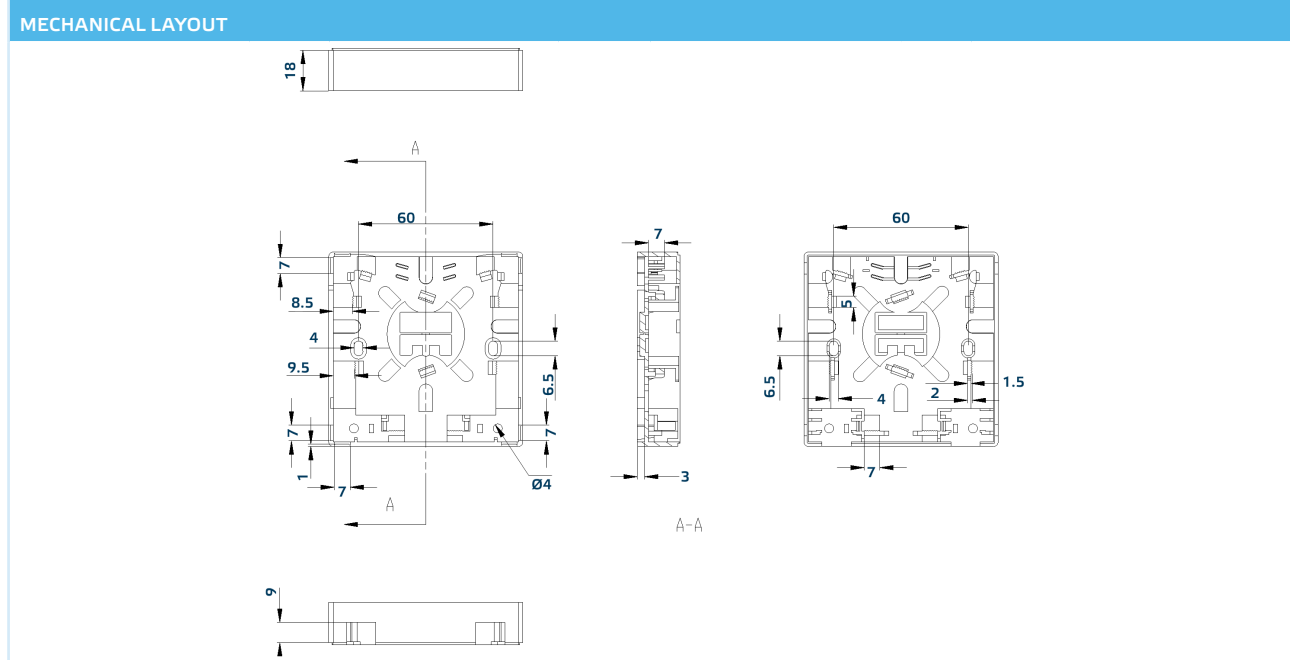

## enlighten OPTICAL PASSIVES / FTTH OUTLET SERIES

GENERAL			
Dimension (LxWxH)	86.5 x 86.5 x 27 mm	Weight	0.052 kg
Material	Thermoplastic	Supported Adapters	SC simplex, LC Duplex
Material Flammability Rating	HB (UL94)	IP Rating	IP 20
Operating Temperature	-40 - +65 °C	Color	White (RAL9010)